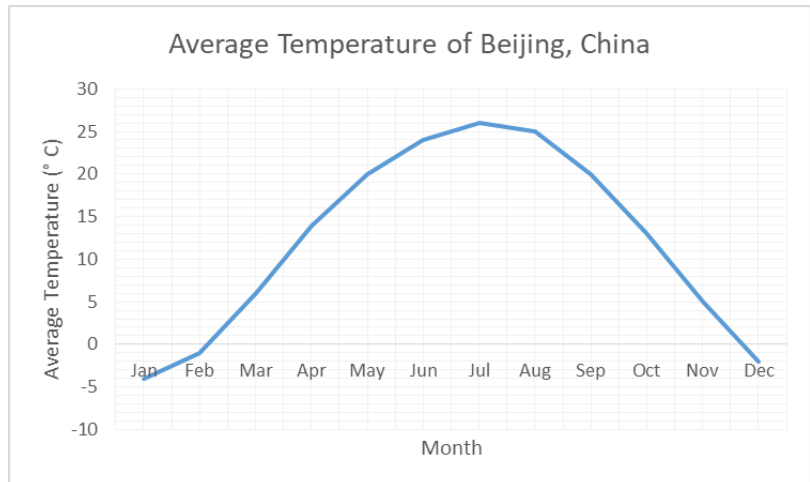

Month	Average Temperature (° C)	Weather
Jan	-4	
Feb	-1	
Mar	6	
Apr	14	
May	20	
Jun	24	
Jul	26	
Aug	25	
Sep	20	
Oct	13	
Nov	5	
Dec	-2	

PEOPLE & CULTURE

With a population of 1.3 billion, China has **more** people than **any** country on Earth.